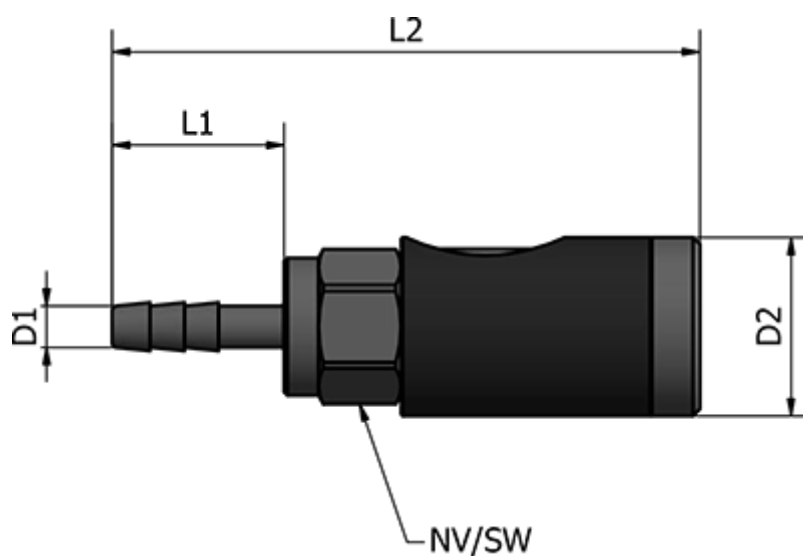

Article number: 58624431D

Description: Safety coupling w. stem $\varnothing 6$
NW 7.2, w. pushbutton

Measures

D1 ((mm) = $\varnothing 6$

D2 (mm) = 26

L1 (mm) = 25

L2 (mm) = 88.5

SW (mm) = 21

Weight (g) = 110